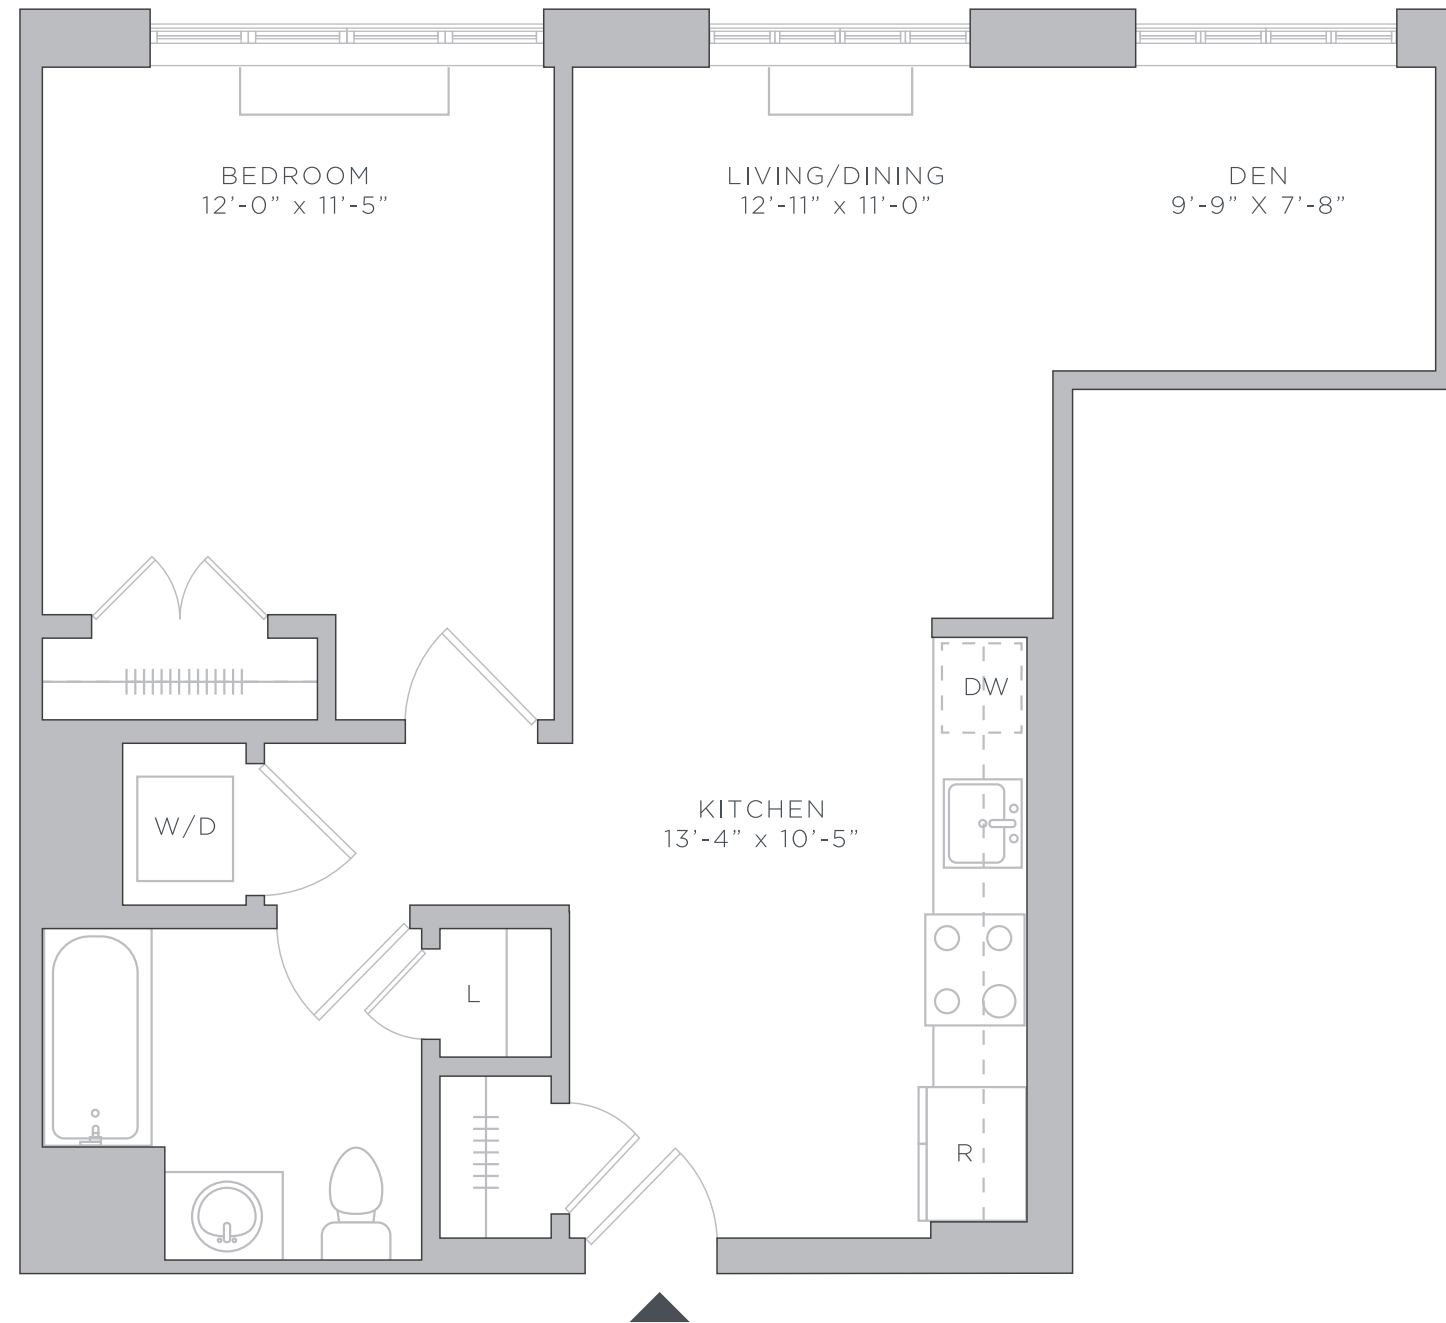

# 06

FLOORS 2-8

1 BEDROOM + DEN | 1 BATHROOM

# BELA

BERGEN-LAFAYETTE

NOTES: \_\_\_\_\_  
\_\_\_\_\_  
\_\_\_\_\_  
\_\_\_\_\_

HALSTEAD All dimensions are approximate and subject to normal construction variances and tolerances. Plans may contain minor variations from floor to floor.