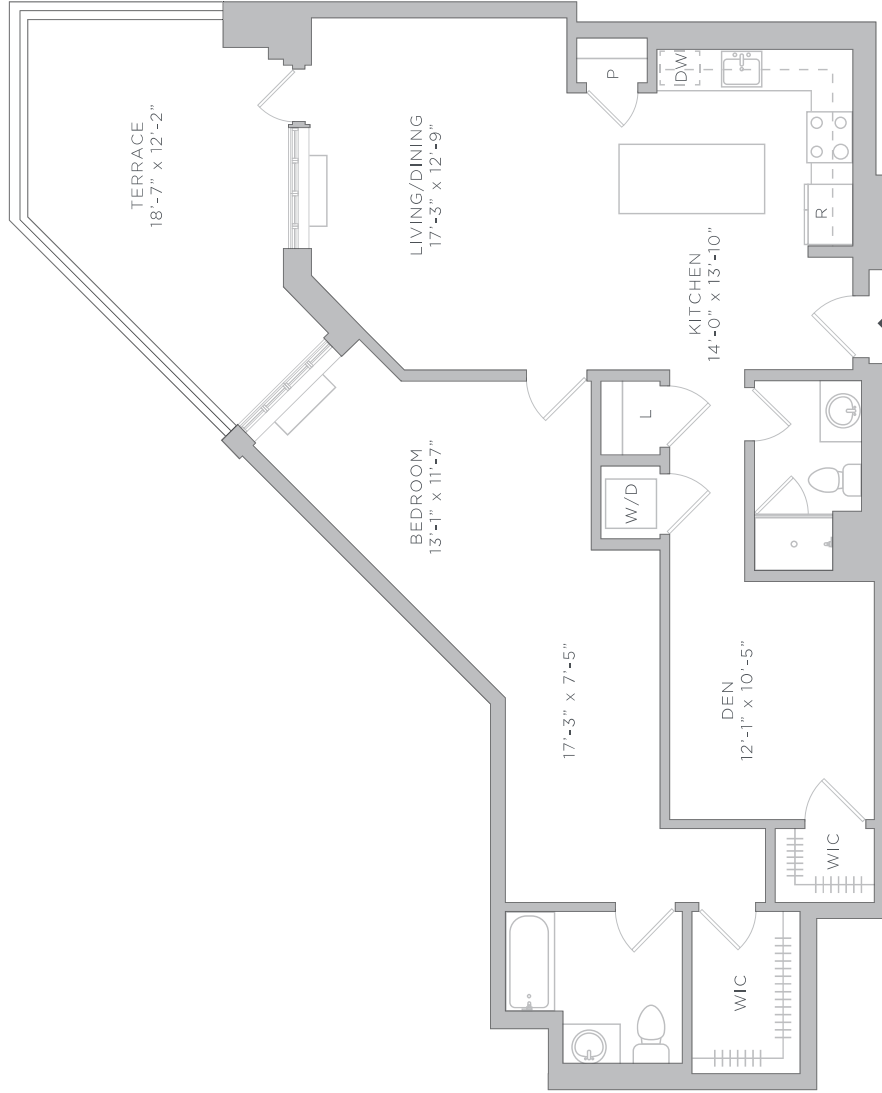

01

FLOOR 2
 1 BEDROOM + DEN | 2 BATHROOM
 TERRACE

NOTES: _____

74 MAPLE STREET, JERSEY CITY, NEW JERSEY 07304 | 201.332.2000 | BELALIVING.COM